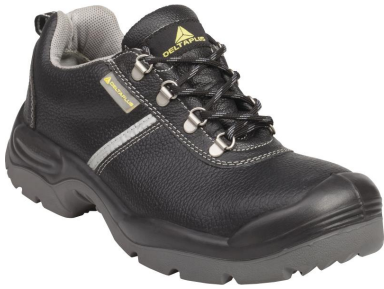

MONTBRUN S3 SRC

LOW CUT SPLIT LEATHER SHOES X-LARGE INDUSTRY RANGE - S3 SRC

Model MONTBRUNS3

Product specifications

Upper: Pigmented split leather, S3 water resistant treatment. Lining: Polyamide. Insock: Removable premolded - Polyamide on EVA. Outsole: Injected - Dual-density PU with bump cap.

COLOUR

Black

SIZE

39, 40, 41, 42, 43, 44, 45, 46, 47, 48

Product Features and Benefits

DUAL DENSITY PU OUTSOLE

- 1- Hard wearing outsole with toe and heel grip
- 2- Lateral ladder grips

- 1- Reinforced adhesion on loose ground
- 2- Secured stabilisation on ladder rungs

Retro-reflective tapes

Increased visibility for improved safety

SHOCK ABSORBER
Dual density PU outsole

Decreased propagation of shock waves

Wide fitting (mondo 11)

Hard wearing

Outsole with PU protection bumper